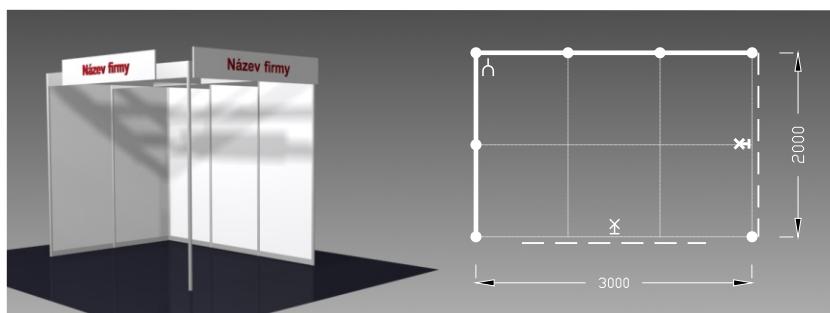

**Special discount
 for registration till
 September 30, 2024**

TYPE A

**Standard stand TYPE A, row, price for 1 sqm up to 30. 9. 2024 CZK 2 795,- excl. VAT
 after 30. 9. 2024 CZK 3 150,- excl. VAT**

The price includes: exhibition area (uncarpeted), registration fee, stand construction (without graphic), lighting (1 spot / 3 sqm), 1x 230 V socket, power supply up to 2,2 kW incl. testing, 2x build-up and dismantling entry pass, 2x exhibitor entry pass, 1x unspecified car entry.

Required measure
 (depth x width)

- 2 x 2 m
- 2 x 3 m
- 2 x 4 m
- 3 x 3 m
- 3 x 4 m

TYPE B

**Standard stand TYPE B, corner, price for 1 sqm up to 30. 9. 2024 CZK 2 795,- excl. VAT
 after 30. 9. 2024 CZK 3 150,- excl. VAT**

Required measure
 (depth x width)

- 2 x 3 m
- 3 x 3 m
- 3 x 4 m
- 3 x 5 m
- 3 x 6 m

Common conditions for all types and sizes of stands:

- The stand will be ready at 10.00 a.m. one day before the fair begins
- Note! - stand dismantling will begin the following day after the fair has ended
- Structural changes for all types of packages are not possible
- Should the exhibitor attach their own posters /banners/ stickers to the wall panels inconsiderately resulting in panel damage, they will be charged an extra fee CZK 880,- / 1 piece
- Rejection or exchange of basic furnishings will not be compensated by any price reduction
- Changes in type and proportion of exhibition area for all types of package stands are not possible
- Stand cleaning is performed every morning before the fair begins