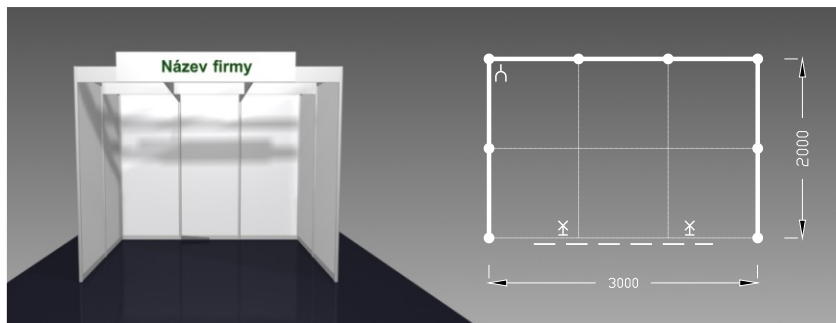

**Special discount
 for registration till
 September 30, 2024**

TYPE A

**Standard stand TYPE A, row, price for 1 sqm up to 30. 9. 2024 CZK 2 795,- excl. VAT
 after 30. 9. 2024 CZK 3 150,- excl. VAT**

The price includes: exhibition area (uncarpeted), registration fee, stand construction (without graphic), lighting (1 spot / 3 sqm), 1x 230 V socket, power supply up to 2,2 kW incl. testing, 2x build-up and dismantling entry pass, 2x exhibitor entry pass, 1x unspecified car entry.

Required measure
 (depth x width)

- 2 x 2 m
- 2 x 3 m
- 2 x 4 m
- 3 x 3 m
- 3 x 4 m

TYPE B

**Standard stand TYPE B, corner, price for 1 sqm up to 30. 9. 2024 CZK 2 795,- excl. VAT
 after 30. 9. 2024 CZK 3 150,- excl. VAT**

Required measure
 (depth x width)

- 2 x 3 m
- 3 x 3 m
- 3 x 4 m
- 3 x 5 m
- 3 x 6 m

Common conditions for all types and sizes of stands:

- The stand will be ready at 10.00 a.m. one day before the fair begins
- Note! - stand dismantling will begin the following day after the fair has ended
- Structural changes for all types of packages are not possible
- Should the exhibitor attach their own posters /banners/ stickers to the wall panels inconsiderately resulting in panel damage, they will be charged an extra fee CZK 880,- / 1 piece
- Rejection or exchange of basic furnishings will not be compensated by any price reduction
- Changes in type and proportion of exhibition area for all types of package stands are not possible
- Stand cleaning is performed every morning before the fair begins